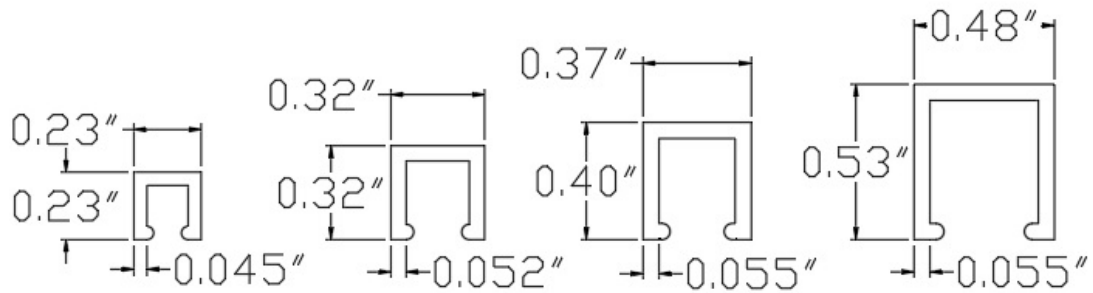

	NEW PART#	CHANNEL #'S	DEGREE	Backing Height	Availability
 45°	CH#2.5-45	2.5	45	0.853	Order In
	CH#712-45	7	45	1.430	Order In
 90°	CH#2.5-90	2.5	90	0.650	Order In
	<b>CH#412-90</b>	<b>4</b>	<b>90</b>	<b>1.250</b>	<b>STOCK</b>
	CH#412-90	4	90	1.240	Order In
	CH#412-90	4	90	1.250	Order In
	CH#712-90	7	90	1.380	Order In
 Double	CH#712D	7	90		Order In
	CH#712D	7	90	1.156	Order In
 180°	CH#2.5-180	2.5	180	0.895	Order In
	CH#2.5-180	2.5	180	0.660	Order In
	<b>CH#2.5-180</b>	<b>2.5</b>	<b>180</b>	<b>0.875</b>	<b>STOCK</b>
	CH#412-180	4	180	1.250	Order In
	CH#412-180	4	180	1.240	Order In
	<b>CH#412-180</b>	<b>4</b>	<b>180</b>	<b>1.250</b>	<b>STOCK</b>
	CH#412-180L	4	180	2.150	Order In
	CH#512-180	5	180	1.200	Order In
	CH#512-180	5	180	1.094	Order In
	<b>CH#712-180</b>	<b>7</b>	<b>180</b>	<b>1.810</b>	<b>STOCK</b>
 152°	CH#712-180	7	180		Order In
	CH#712-180L	7	180	5.470	Order In
	CH#4-152Deg	4	152	0.500	Order In
	CH#2.5-15Deg	2.5	15	0.7274	Order In

#2.5

#4

#5

#7